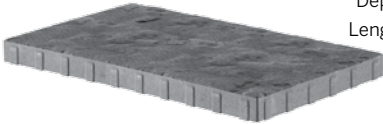

Blu Grande

Slate

DESCRIPTION: Slab

TEXTURE: Slate

PALLET OVERVIEW

APPLICATIONS

Pedestrian traffic, patios and swimming pool decks.

The Blu Grande slab cannot be used for driveways.

NOTES

See page 160 for more technical information.

Specifications per pallet		Imperial	Metric
Cubing		96.71 ft²	8.98 m ²
Weight		2 727 lbs	1 237 kg
Number of rows		11	
Coverage per row		8.79 ft ² /row	0.82 m ² /row
Linear coverage per row	Depth	3.25 lin. ft/row	0.99 lin. m/row
	Length	5.41 lin. ft/row	1.65 lin. m/row

Unit dimensions	in	mm	Units/pallet
Height	2 3/8	60	22 units
Depth	19 1/2	495	
Length	32 1/2	825	

SLABS

01 | Linear pattern

02 | Linear pattern

03 | Linear pattern

04 | Herringbone pattern

sandlewood

shale grey

mojave beige

champlain grey

harvest gold

chestnut brown

Blu Grande

Smooth

DESCRIPTION: Slab
TEXTURE: Smooth

SLABS